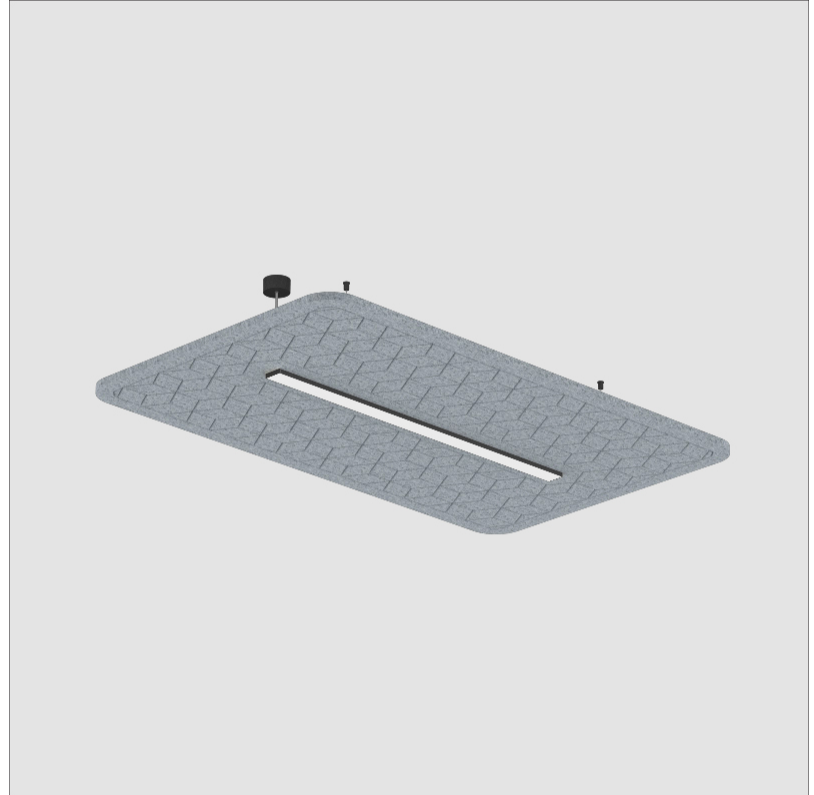

Holder Finish: [SSR / BKV / CWI / CRY / HAB / LAG / UFT / ITA / RUA / RUR / MIC / FTG / MYG / TWT / LOD / PUS / FRO / FUP / KIA / POP / BLS / SPG / MEY / GOH / GUM / CHC / COM / ABZ / JAG](#)

Accent Finish: [OPL / MPM / CMP / BKR / WHR / GCL / WWR / WWL / WDA](#)

Acoustic Finish: [SFW / CYW / SEE / SYN / MTS / PMB / TTN / CYB / STO / DPE / BES / SHB / ARE / ANE / VRD / CRF](#)

Fixture Material: [Acoustic / Aluminum / PMMA](#)

Primary Material: [Acoustic](#)

Cable Details: [2000mm/78 3/4" or 6000mm/236 1/4" Cable, - Transparent](#)

ELECTRICAL

Lamp Type: LED
Input Wattage (W): 47.3
Total Output Wattage (W): 42.7
Dimming: [Non-dimming / DALI Dimming / MATTER Dimming](#)
Driver Included: No
Driver Location: Remote
Driver Class: Class 2
Input Voltage (V): 120 - 277
Upon Request: [0 - 10V Dimming / Phase Dimming](#)

LED

Color Temperature (°K): [2700 / 3000 / 3500 / 4000](#)
Max. Delivered Lumen (lm): Max 6567
Nominal Lumen (lm): Max 7840
CRI: >90 CRI
Lamp Life (hrs): 50000

OPTICAL

RATINGS AND CERTIFICATIONS

Certified By: Certified for North American Standards

IP Rating: [IP20](#) © 2026, T 1800-388-3382, F 416-247-9319, www.zaneen.com

Available for International specifications by adding 'INT' at the end of the existing Model #. For assistance on 'custom' specifications, contact zteam@zaneen.com. In a constant effort to supply the best product, we reserve the right to change specifications or materials without notice. The most recent specification sheets are found at zaneen.com