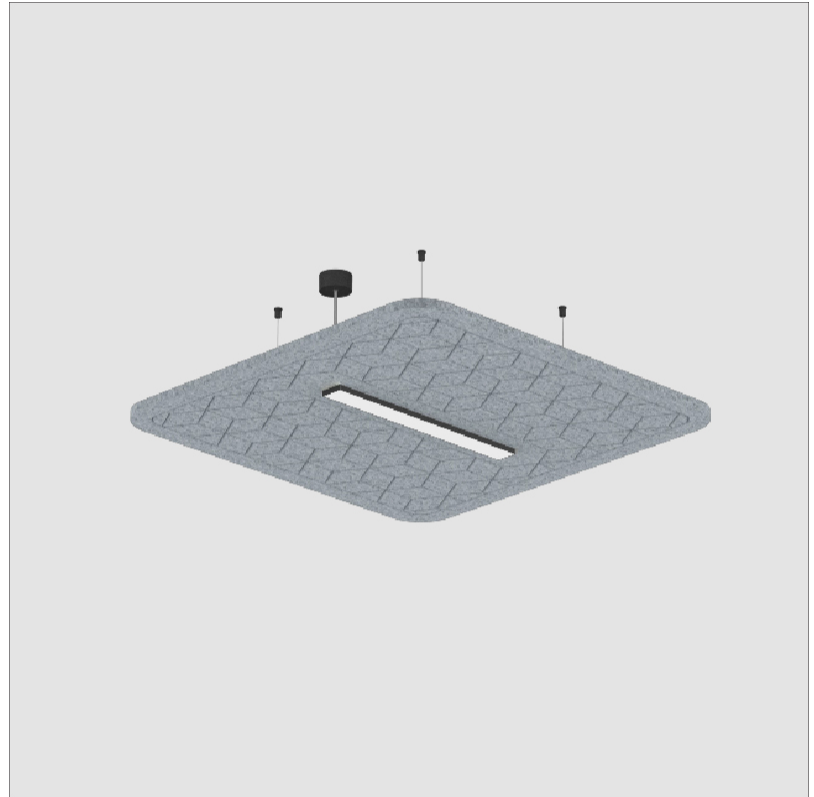

Accent Finish: [OPL / MPM / CMP / BKR / WHR / GCL / WWR / WWL / WDA](#)

Acoustic Finish: [SFW / CYW / SEE / SYN / MTS / PMB / TTN / CYB / STO / DPE / BES / SHB / ARE / ANE / VRD / CRF](#)

Fixture Material: [Acoustic / Aluminum / PMMA](#)

Primary Material: [Acoustic](#)

Cable Details: [2000mm/78 3/4" or 6000mm/236 1/4" Cable, - Transparent](#)

ELECTRICAL

Lamp Type: LED
Input Wattage (W): 21.5
Total Output Wattage (W): 20
Dimming: [Non-dimming / DALI Dimming / MATTER Dimming](#)
Driver Included: No
Driver Location: Remote
Driver Class: Class 2
Input Voltage (V): 120 - 277
Upon Request: [0 - 10V Dimming / Phase Dimming](#)

LED

Color Temperature (°K): [2700 / 3000 / 3500 / 4000](#)
Max. Delivered Lumen (lm): Max 2993
Nominal Lumen (lm): Max 3560
CRI: >90 CRI
Lamp Life (hrs): 50000

OPTICAL

RATINGS AND CERTIFICATIONS

Certified By: Certified for North American Standards

IP Rating: [IP20](#) © 2026, T 1800-388-3382, F 416-247-9319, www.zaneen.com

Available for International specifications by adding 'INT' at the end of the existing Model #. For assistance on 'custom' specifications, contact zteam@zaneen.com. In a constant effort to supply the best product, we reserve the right to change specifications or materials without notice. The most recent specification sheets are found at zaneen.com

PROJECT
TYPE
SPECIFIER
QUANTITY
DATE