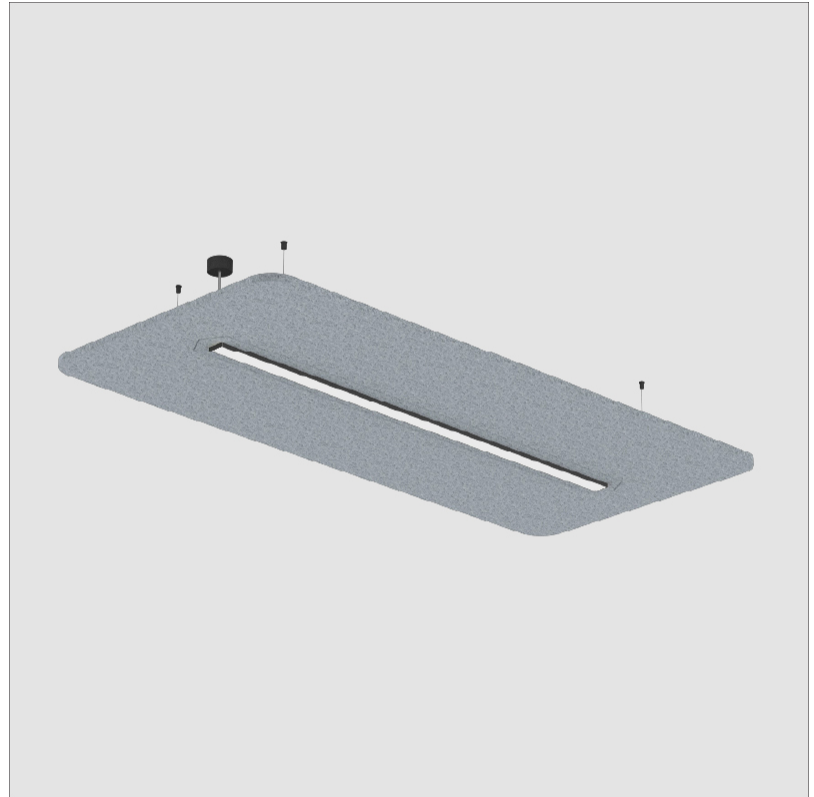

Holder Finish: [SSR / BKV / CWI / CRY / HAB / LAG / UFT / ITA / RUA / RUR / MIC / FTG / MYG / TWT / LOD / PUS / FRO / FUP / KIA / POP / BLS / SPG / MEY / GOH / GUM / CHC / COM / ABZ / JAG](#)

Accent Finish: [OPL / MPM / CMP / BKR / WHR / GCL / WWR / WWL / WDA](#)

Acoustic Finish: [SFW / CYW / SEE / SYN / MTS / PMB / TTN / CYB / STO / DPE / BES / SHB / ARE / ANE / VRD / CRF](#)

Fixture Material: [Acoustic / Aluminum / PMMA](#)

Primary Material: [Acoustic](#)

Cable Details: [2000mm/78 3/4" or 6000mm/236 1/4" Cable, - Transparent](#)

ELECTRICAL

Lamp Type: [LED](#)
Input Wattage (W): [73.1](#)
Total Output Wattage (W): [66.3](#)
Dimming: [Non-dimming / DALI Dimming / MATTER Dimming](#)
Driver Included: [No](#)
Driver Location: [Remote](#)
Driver Class: [Class 2](#)
Input Voltage (V): [120 - 277](#)
Upon Request: [0 - 10V Dimming / Phase Dimming](#)

LED

Color Temperature (°K): [2700 / 3000 / 3500 / 4000](#)
Max. Delivered Lumen (lm): [Max 10140](#)
Nominal Lumen (lm): [Max 12120](#)
CRI: [>90 CRI](#)
Lamp Life (hrs): [50000](#)

OPTICAL

RATINGS AND CERTIFICATIONS

Certified By: [Certified for North American Standards](#)

© 2026, T 1800-388-3382, F 416-247-9319, www.zaneen.com

Available for International specifications by adding 'INT' at the end of the existing Model #. For assistance on 'custom' specifications, contact zteam@zaneen.com. In a constant effort to supply the best product, we reserve the right to change specifications or materials without notice. The most recent specification sheets are found at zaneen.com