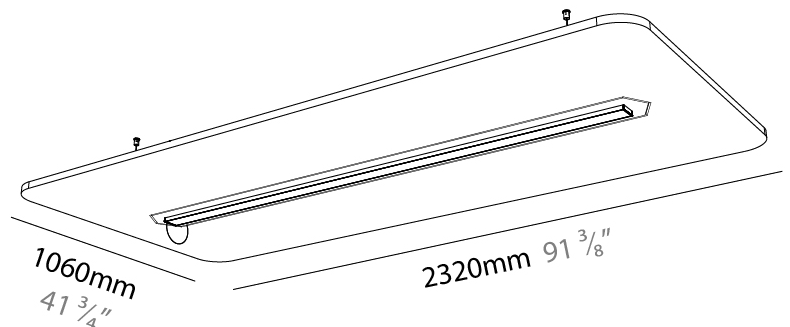

Holder Finish: [SSR / BKV / CWI / CRY / HAB / LAG / UFT / ITA / RUA / RUR / MIC / FTG / MYG / TWT / LOD / PUS / FRO / FUP / KIA / POP / BLS / SPG / MEY / GOH / GUM / CHC / COM / ABZ / JAG](#)

Accent Finish: [OPL / MPM / CMP / BKR / WHR / GCL / WWR / WWL / WDA](#)

Acoustic Finish: [SFW / CYW / SEE / SYN / MTS / PMB / TTN / CYB / STO / DPE / BES / SHB / ARE / ANE / VRD / CRF](#)

Fixture Material: [Acoustic / Aluminum / PMMA](#)

Primary Material: [Acoustic](#)

Cable Details: [2000mm/78 3/4" or 6000mm/236 1/4" Cable, - Transparent](#)

ELECTRICAL

Lamp Type: [LED](#)
Input Wattage (W): [73.1](#)
Total Output Wattage (W): [66.3](#)
Dimming: [Non-dimming / DALI Dimming / MATTER Dimming](#)
Driver Included: [No](#)
Driver Location: [Remote](#)
Driver Class: [Class 2](#)
Input Voltage (V): [120 - 277](#)
Upon Request: [0 - 10V Dimming / Phase Dimming](#)

LED

Color Temperature (°K): [2700 / 3000 / 3500 / 4000](#)
Max. Delivered Lumen (lm): [Max 10140](#)
Nominal Lumen (lm): [Max 12120](#)
CRI: [>90 CRI](#)
Lamp Life (hrs): [50000](#)

OPTICAL

RATINGS AND CERTIFICATIONS

Certified By: [Certified for North American Standards](#)

© 2026, T 1800-388-3382, F 416-247-9319, www.zaneen.com

Available for International specifications by adding 'INT' at the end of the existing Model #. For assistance on 'custom' specifications, contact zteam@zaneen.com. In a constant effort to supply the best product, we reserve the right to change specifications or materials without notice. The most recent specification sheets are found at zaneen.com